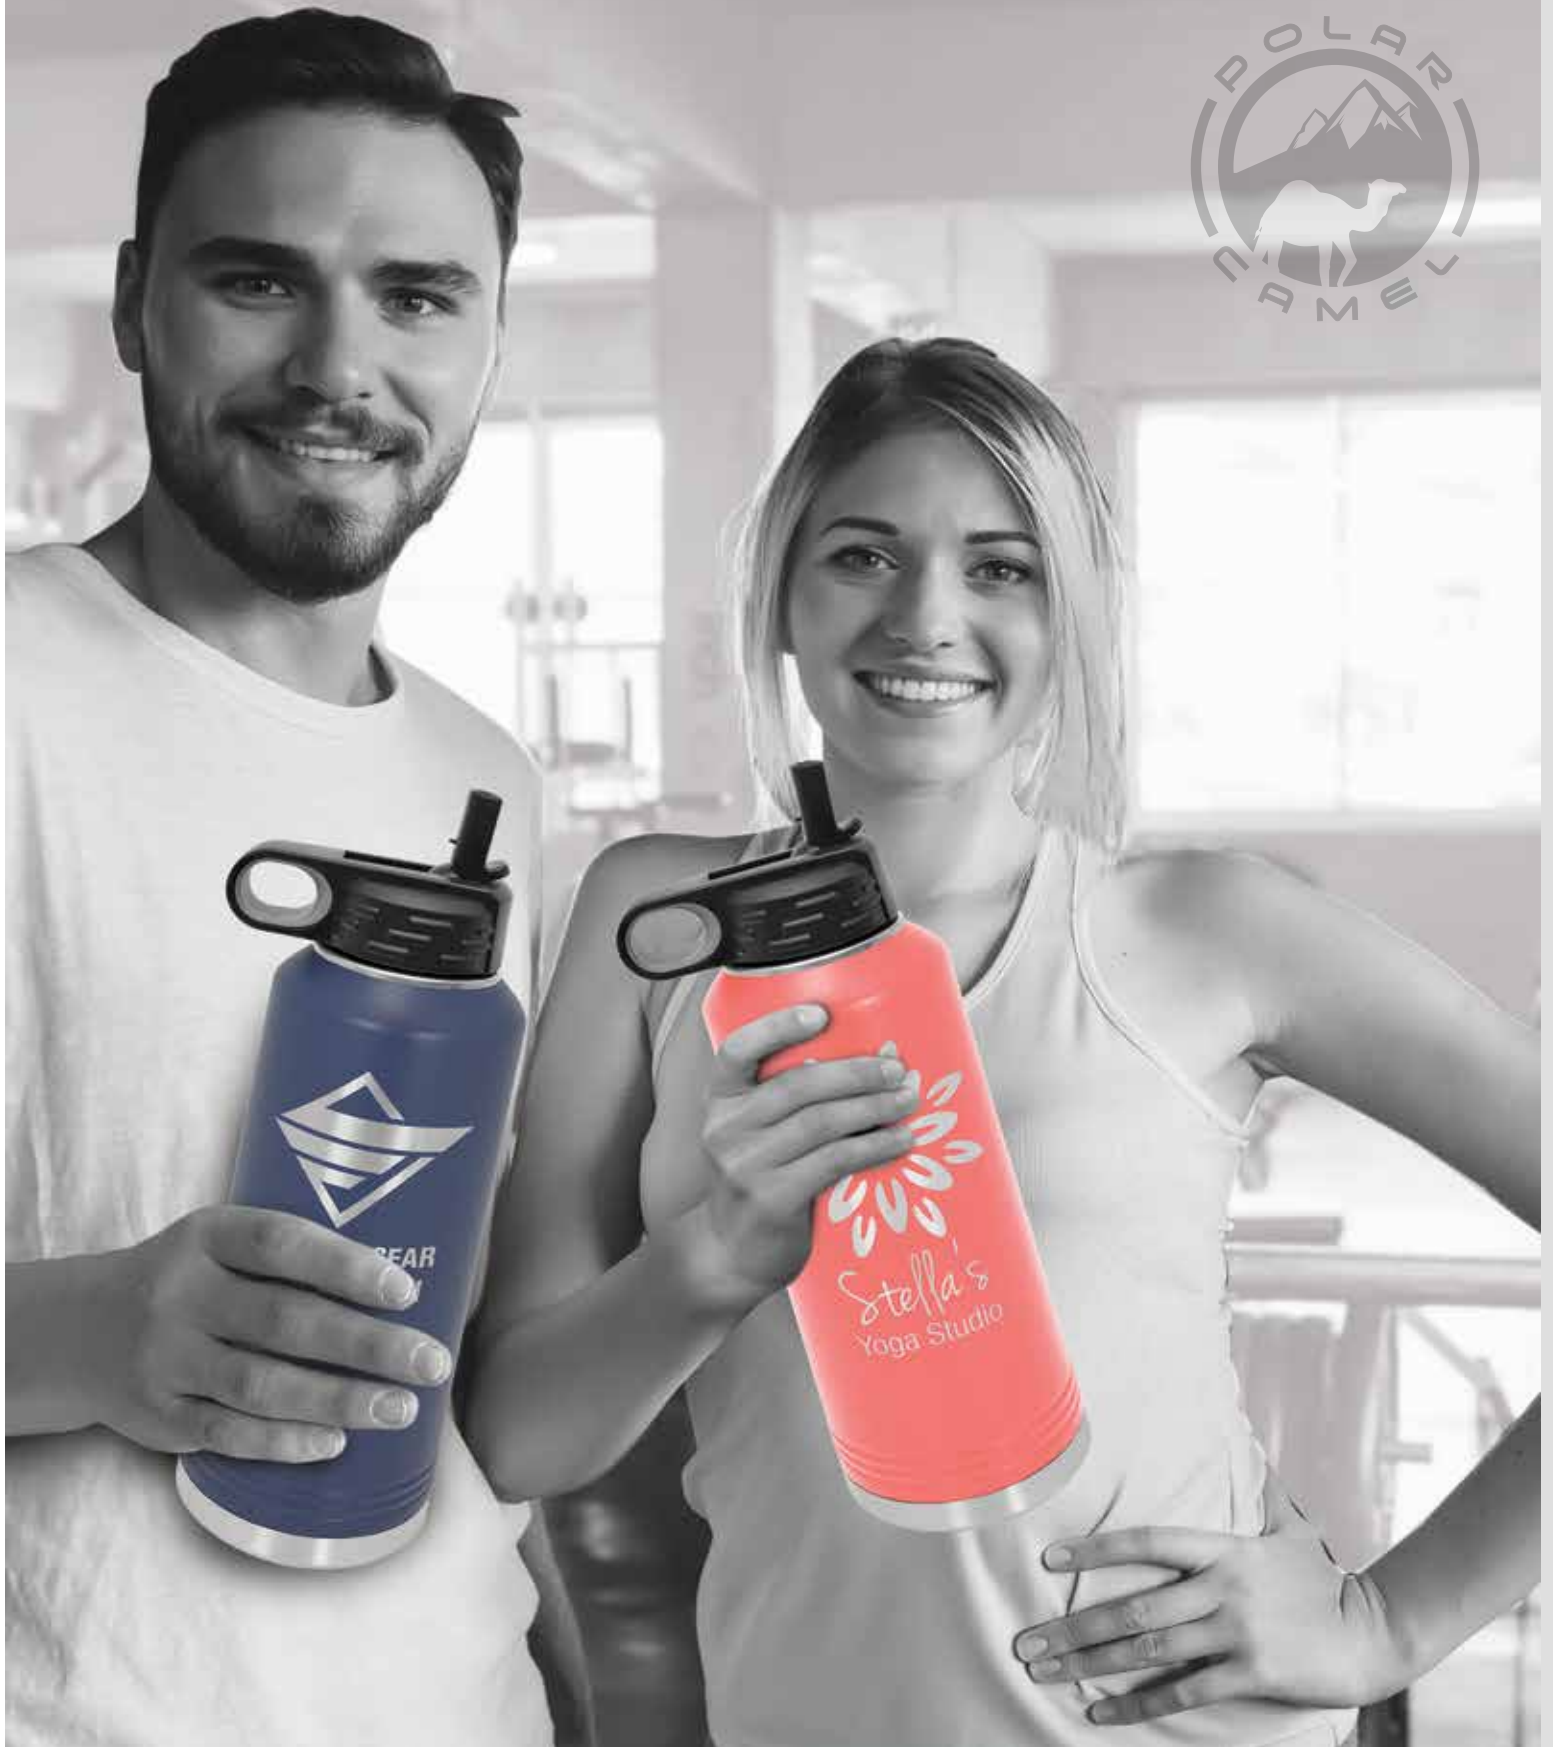

- Easy Flip Top Lid
- Soft Rubber Finger Hold
- Rigid & Removable Straw For Easy Cleaning

shown with optional boot
& carabiner on pages 11 & 47

HIGH ENDURANCE
drinkware

STEELHORSE LASER ENGRAVING

40 OZ. WATER BOTTLES
\$39.00